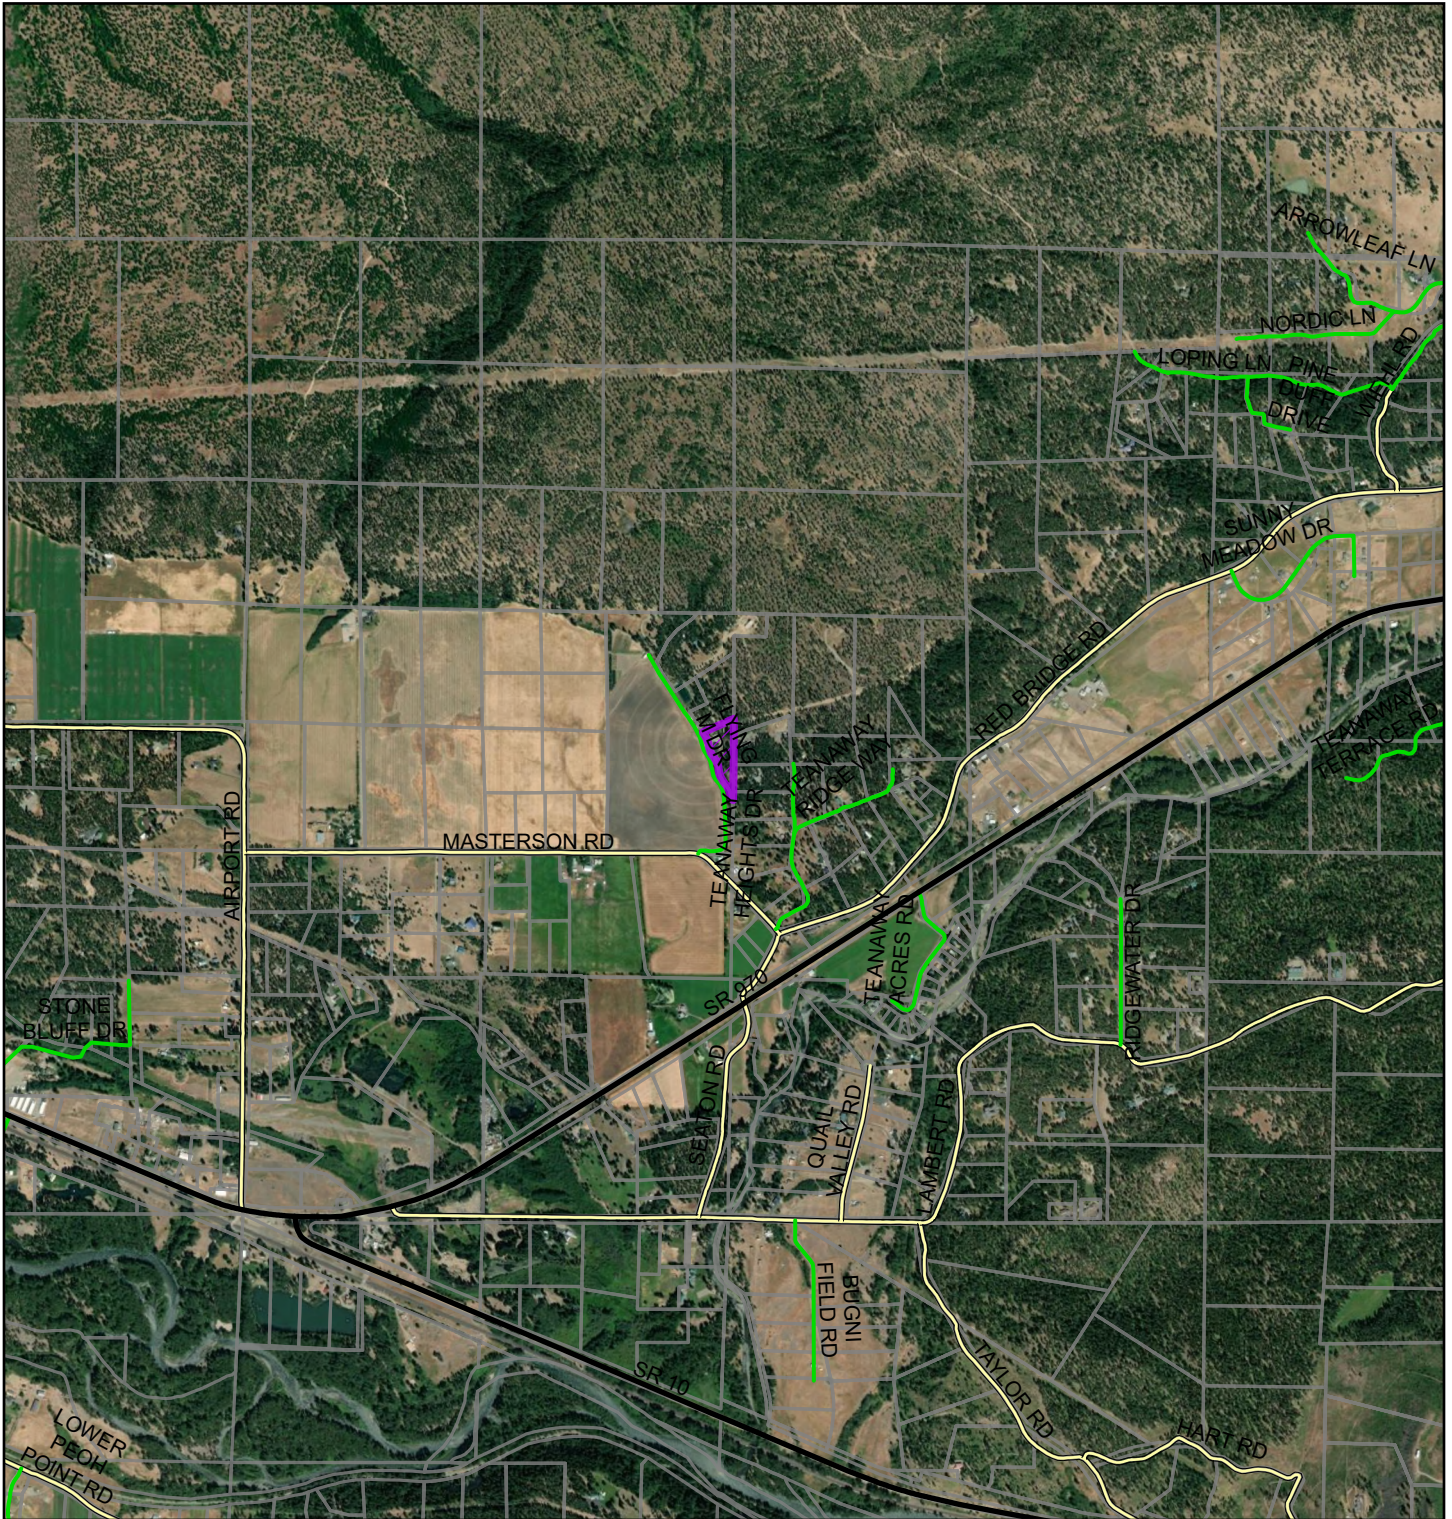

# AU-26-00007 Hill

## Vicinity View

Vantor

# 2026

Coordinate System: NAD 1983 StatePlane Washington South FIPS 4602 Feet